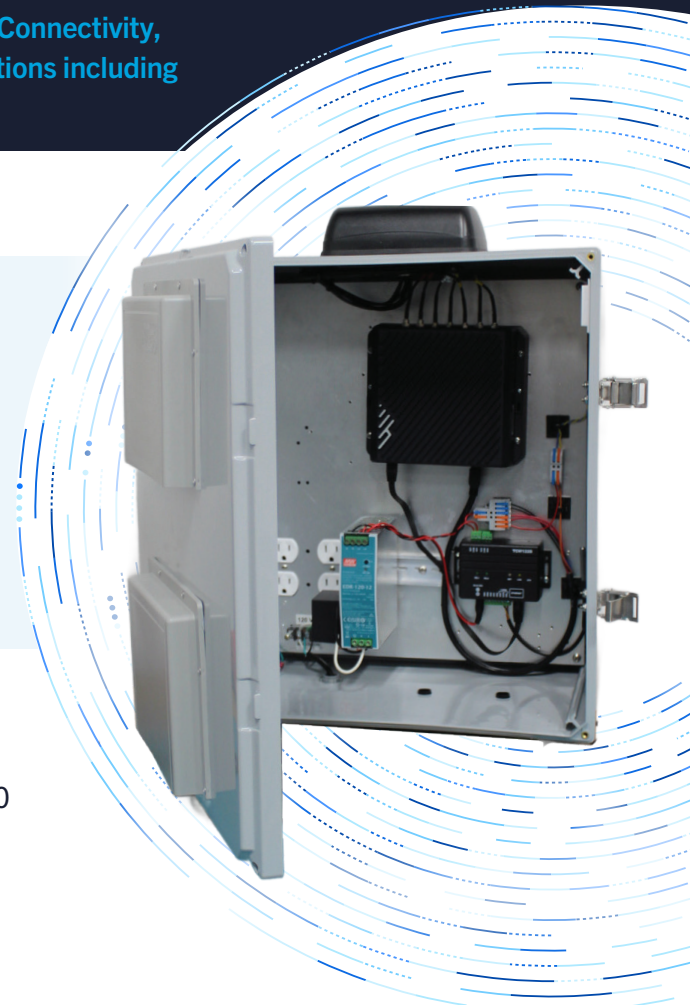

PMC NetConnect: ALL-IN-ONE CONNECTIVITY HUB

CONNECT EVERYTHING IN ONE PLACE

The Outdoor NEMA 3R rated enclosure offers a comprehensive solution with several integrated features, including a 12VDC power supply, surge suppression, and a door open sensor with email alerting. Additionally, the package includes a Cradlepoint R1900 Router with NetCloud Manager, all of which are included in the price.

This setup ensures reliable performance, enhanced protection, and efficient network management in outdoor environments.

FLEXIBLE

PURPOSE BUILT

HIGH PERFORMANCE

The integrated WiFi/5G Antenna offers seamless Cellular and/or WiFi Connectivity, making the enclosure perfect for a variety of outdoor wireless applications including Security, CCTV, and Public WiFi.

KEY FEATURES

**Integrated WiFi/5G
GPS Antenna**

**Netcloud Manager
Included!**

**Cradlepoint Trusted
Partnership**

FEATURING THE R1900 SERIES ROUTER

Cradlepoint's NetCloud Mobile Performance Service with the R1900 Series Router is a ruggedized 5G networking platform, designed to provide persistent connectivity, network security, location, and IoT services to connect everything in one place, while providing access to IT for remote management, troubleshooting and analytics.

MECHANICAL SPECIFICATIONS

Power Draw	25W
Width	16"
Height	20.5"
Depth	10"
Enclosure Material	Polycarbonate
Mounting Hardware	Wall Mount Bracket
Operating Temperature	-22 °F to 167 °F

ANTENNA MODEL

Bar Antenna with 4x4 MiMo 4G/5G, up to 4x4 MiMo WiFi and GPS